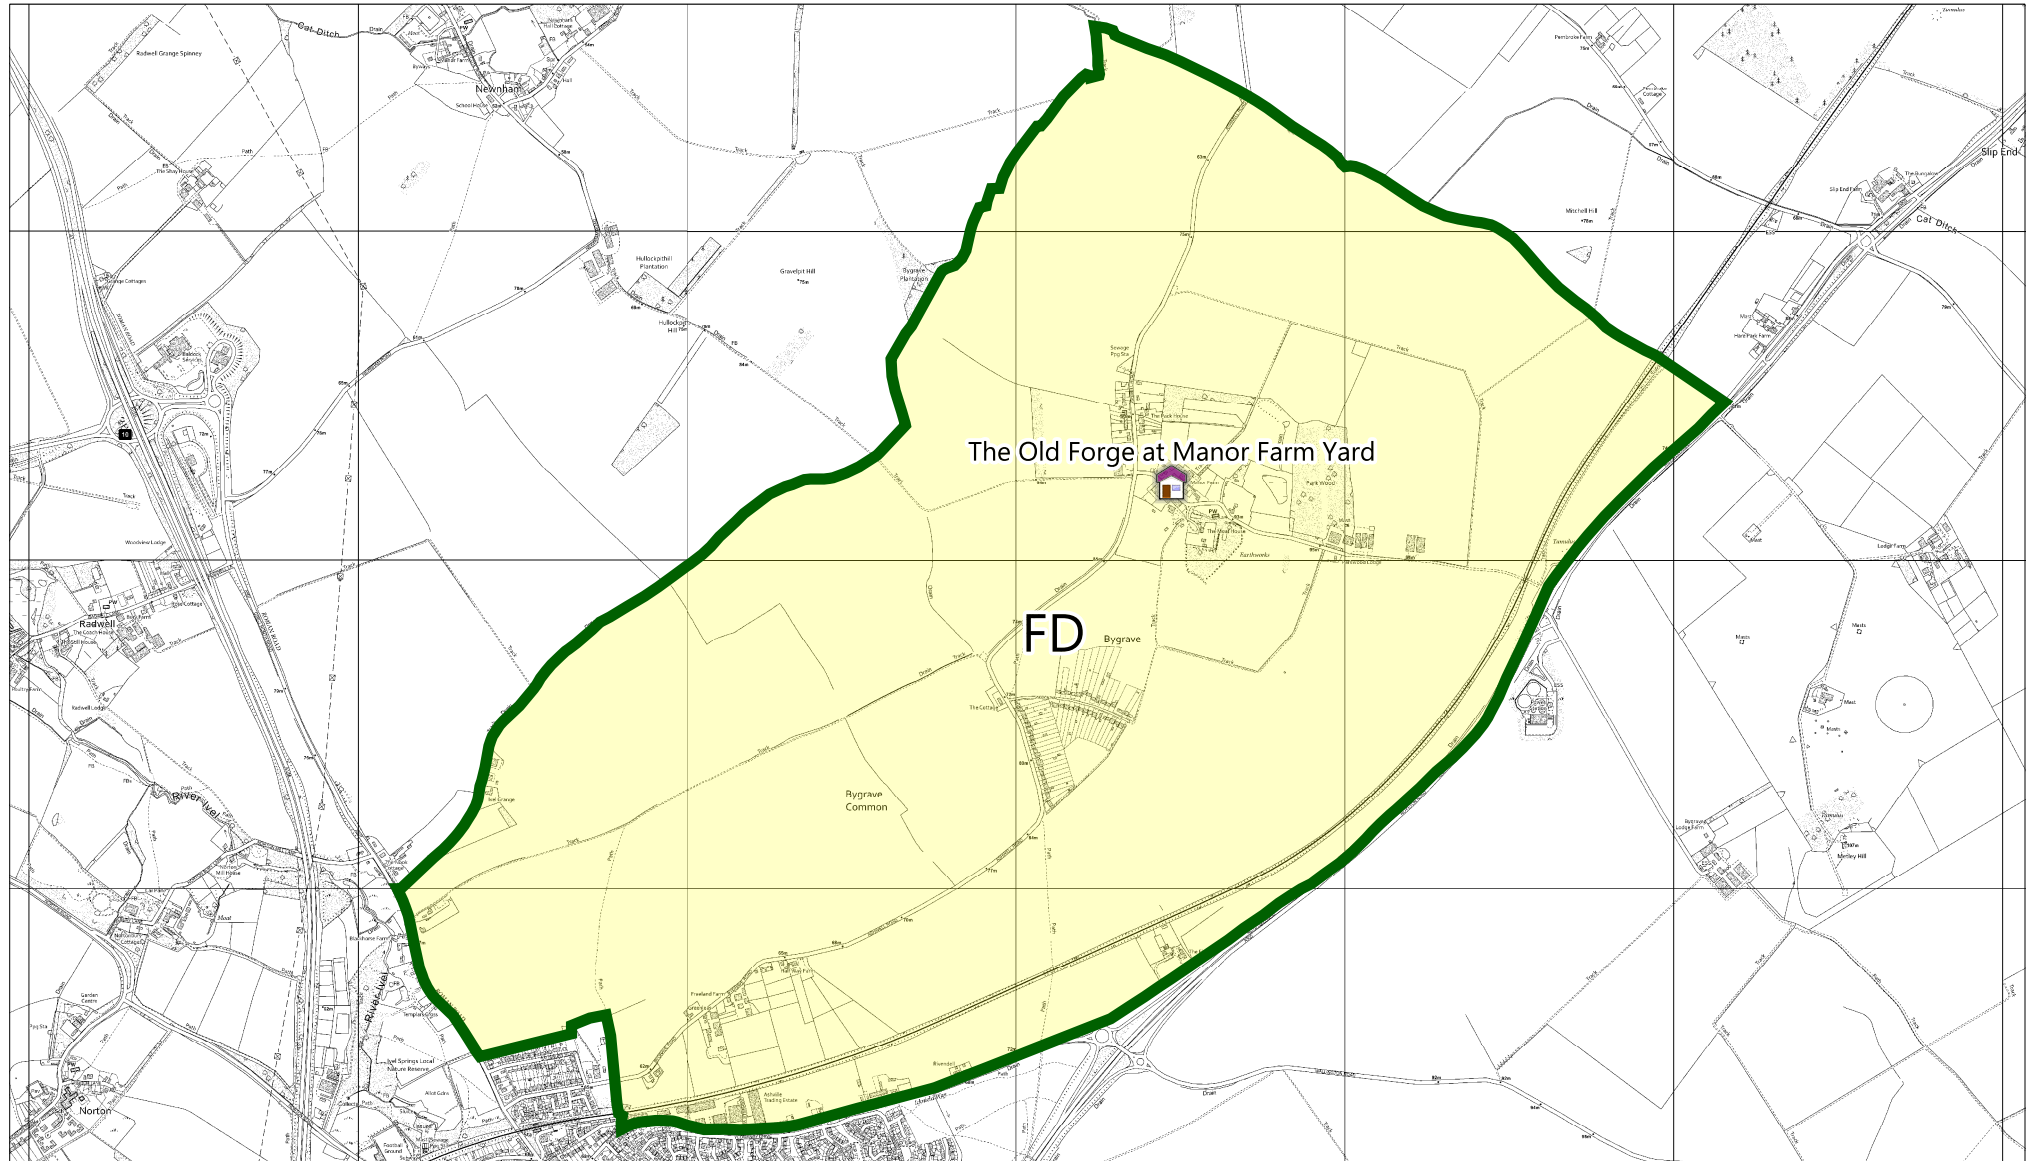

# The Old Forge at Manor Farm Yard - Arbury Ward

The Old Forge at Manor Farm Yard, Church Lane,  
Bygrave, Herts, SG7 5EE

## NORTH HERTFORDSHIRE DISTRICT COUNCIL

Scale: 1:23000  
Date: 21:08:19

© Crown copyright and database rights 2019 Ordnance Survey 100018622